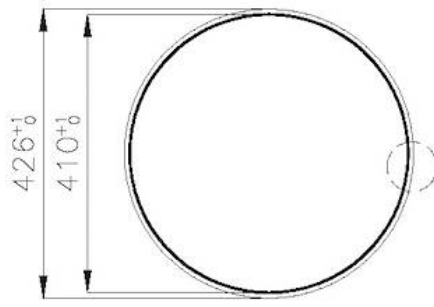

### DETAILS

Edge/Installation Type Flush-mount | Top-mount

Material AISI 304 stainless steel

Texture Foster brushed

Finish Foster brushed

Base 45 cm

Dimensions  $\varnothing$  425

Bowl dimension  $\varnothing$  380mm

---

Basket 3,5" waste fitting The drain is equipped with a large 3.5" drain, with the practical basket cap that prevents the discharge of solid parts.

---

High thickness 1mm thick steel. A significant thickness, which guarantees the maximum sturdiness and durability.

## TECHNICAL DATA

FT

Cut out size  
Dimensioni per foratura top

FTS

Cut out size  
Dimensioni per foratura top