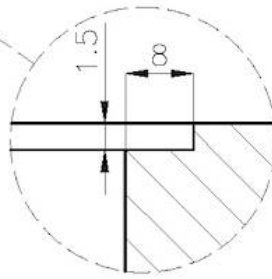

### DETAILS

Edge/Installation Type Flush-mount | Top-mount

Material AISI 304 stainless steel

Texture Foster brushed

Finish Foster brushed

Base 45 cm

Dimensions  $\varnothing$  425

Bowl dimension  $\varnothing$  380mm

---

Basket 3,5" waste fitting The drain is equipped with a large 3.5" drain, with the practical basket cap that prevents the discharge of solid parts.

---

High thickness 1mm thick steel. A significant thickness, which guarantees the maximum sturdiness and durability.

## TECHNICAL DATA

FT

Cut out size  
Dimensioni per foratura top

FTS

Cut out size  
Dimensioni per foratura top